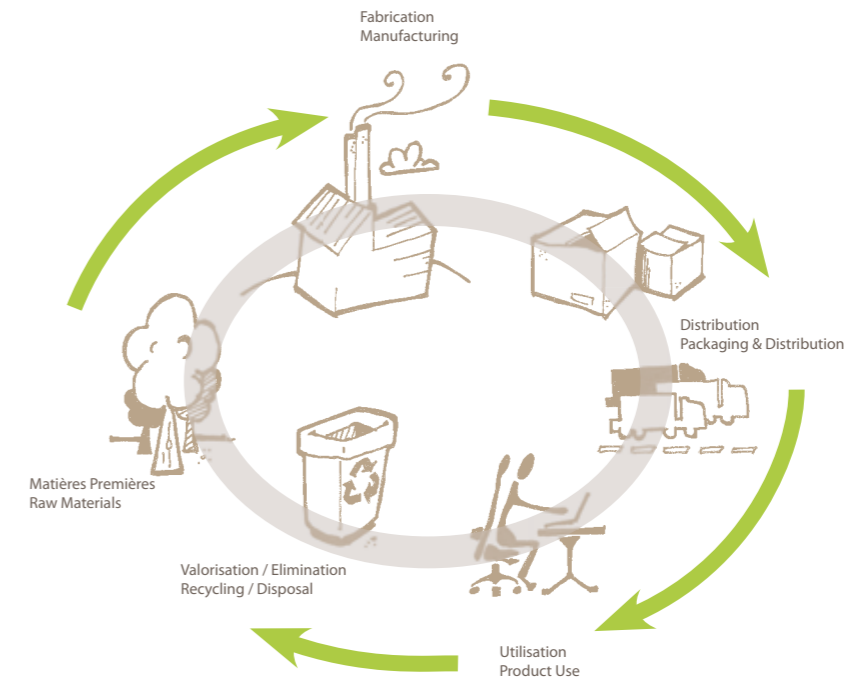

La gamme réunion Epure Meeting, des solutions extrêmement flexibles et simples à gérer : un plateau plus fin, un piétement partageable en retrait, un montage sans outil pour installer et reconfigurer en un clin d'oeil.

Tableau des pins - Franck MAURENCE

Epure Management

Durable et Eco-responsable

Reliable and eco-friendly

The eco-friendly conception of Epure has been given certification for the 'NF environment' label. The product offers durability and has low environmental impact throughout its life cycle.